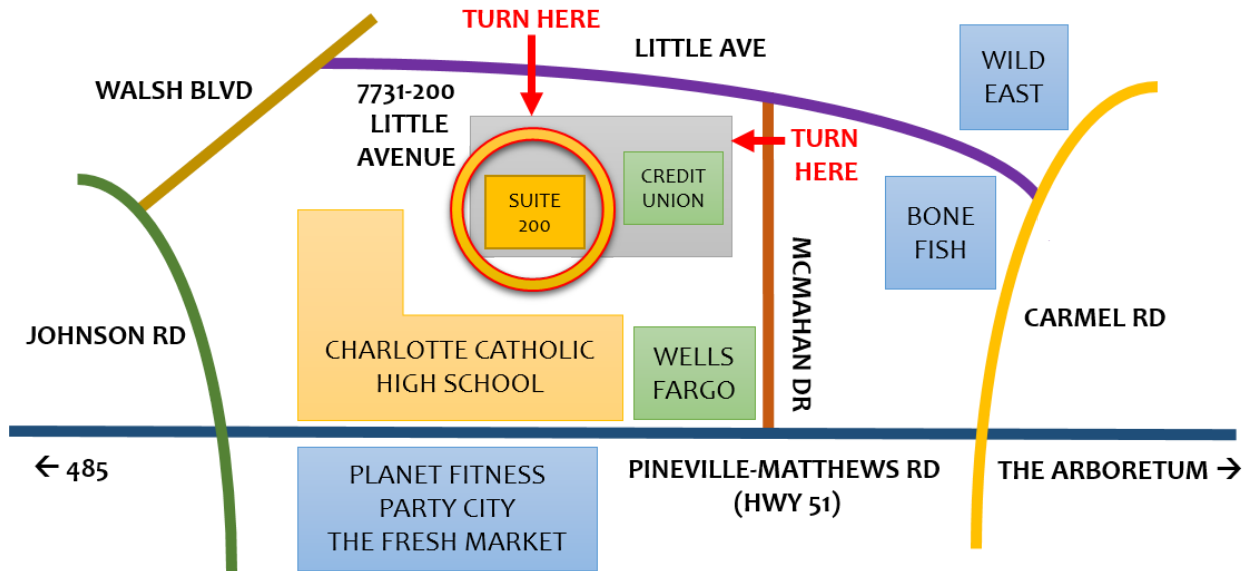

## YOUR STEPS TO COLLEGE, INC.

@ 7731 Little Avenue, Suite 200, Charlotte 28226

Lost? Have questions about the directions? Call or text us!

- ★ Robin Pool (704-502-7989)
- ★ Stephen Pool (704-488-6752)

**From Carmel Road driving south:** Turn right on Little Avenue (just before the Bonefish Restaurant). Continue on Little Avenue for approximately  $\frac{1}{4}$  of a mile. Just after the corner of Little Avenue and McMahan Drive, turn into the first parking lot on the left (where the Carolina Cooperative Federal Credit Union building is). Drive straight to the back and park. We are the second door to the left.

**From Pineville-Matthews Road driving west (towards 485):** Turn right onto McMahan Drive between the Fifth-Third and Wells Fargo Bank branches. At Little Avenue, turn left, then turn left again into the first parking lot (where the Carolina Cooperative Federal Credit Union building is). Drive straight to the back and park. We are the second door to the left.

**From Pineville-Matthews Road driving east (towards the Arboretum):** As above, except turn left and not right at the corner of McMahan Drive.

**From Johnson Road driving south:** Turn left at Walsh Road (just before Pineville-Matthews Road), then turn right onto Little Avenue. Turn right into the last parking lot on the right just before McMahan Drive (where the Carolina Cooperative Federal Credit Union building is). Drive straight to the back and park. We are the second door to the left.